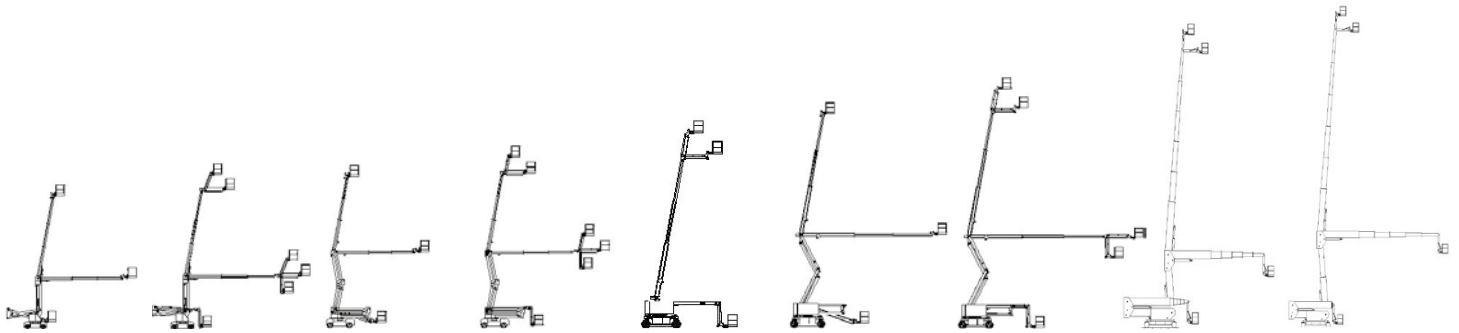

KREITZLER

INDUSTRIEBÜHNEN GMBH

15/157 GT	15/173 GT	18/170 GT	18/189 GT	20/215 GT	25/240 GT	25/260 GT	25/320 GT	25/390 GT
15700	17300	17000	18900	21500	24000	26000	32000	39000
13700	15300	15000	16900	19500	22000	24000	30000	37000
10400	12400	9500	11500	17500	14000	16000	20000	24500
800x1500	800x1500	800x1500	800x1500	800x1500	800x1500	800x1500	800x1500	800x1500
---	-90 to +70	---	---	-90 to +70	-90 to +70	-90 to +70	-90 to +70	-90 to +70
160	160	160	160	160	160	160	160	160
endless	endless	endless	endless	endless	endless	endless	endless	endless
4800x1500x2000	5350x1500x2100	5000x1800x2000	5550x1800x2100	6500x2000x2500	6500x2500x2500	7550x2500x2200	8000x2600x3300	8000x2600x3400
100	100	250	250	150	150	250	250	250
60	60	60	60	60	60	60	60	60
0-5	0-5	0-5	0-5	0-5	0-5	0-5	0-5	0-5
200	200	250	250	200	200	250	230	200
7200	9900	6400	8500	20000	12000	14000	22500	30000
Battery	Battery	Battery	Battery	Battery	Battery	Battery	Battery	Battery