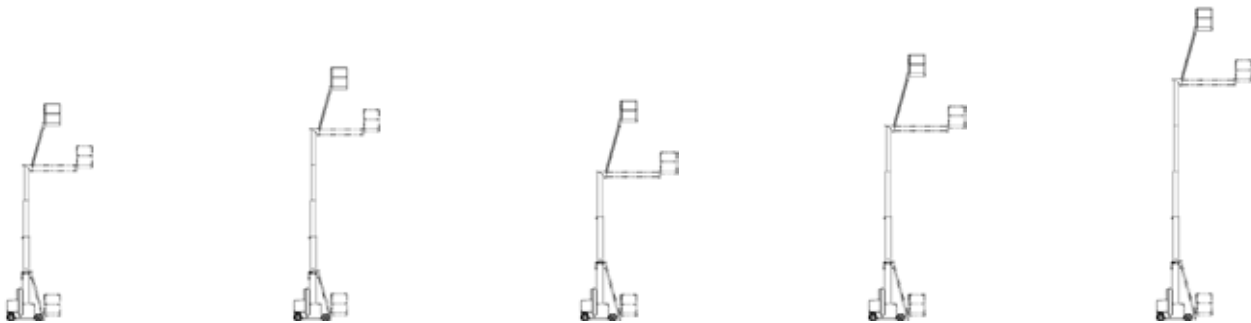

KREITZLER
INDUSTRIEBÜHNEN GMBH

THROUGH INNOVATIVE TECHNOLOGY
ALWAYS ONE STEP AHEAD

 **MADE IN GERMANY**

WWW.KREITZLER.DE

Type KIB	12/047 T	12/048 T	12/060 T	12/075 T
Working height (mm)	4700	4800	6000	7500
Platform height (mm)	2700	2800	4000	5500
Lateral range (mm)	4000	4000	4000	4000
Platform length x width (mm)	3000x1200	3000x1200	3000x1200	3000x1200
Telescopic arm lifting (degree)	180	180	180	180
Total dimensions l x w x h (mm)	4100x1200x1600	4100x1200x1850	4100x1200x2000	4100x1200x2500
Chassis clearance (mm)	80	70	80	80
Steering lock (degree)	60	60	60	60
Travel speed (km/h)	0-5	0-5	0-5	0-5
Lifting capacity (kg)	300/750	300/750	300/750	300/750
Dead weight (kg)	3300	7200	3600	3900
Power source	Battery	Battery	Battery	Battery

Self-Driving Articulating Boom Lifts

KREIT
INDUSTRIE

Type KIB	08/080 GT	08/093 GT	08/106 GT	08/100 GT
Working height (mm)	8000	9300	10600	10000
Basket height (mm)	6000	7300	8600	8000
Lateral range (mm)	3150	3150	3150	3650
Basket length x width (mm)	700x800	700x800	700x800	700x800
Basket arm lifting (degree)	-70 to +70	-70 to +70	-70 to +70	-70 to +70
Slewing range telescope (degree)	360	360	360	360
Total dimensions l x w x h (mm)	2450x800x2000	2450x800x2000	2450x800x2025	2550x800x2500
Chassis clearance (mm)	100	80	80	100
Steering lock (degree)	60	60	60	60
Travel speed (km/h)	0-5	0-5	0-5	0-5
Lifting capacity (kg)	120	120	120	120
Dead weight (kg)	2000	2240	2850	3200
Power source	Battery	Battery	Battery	Battery

KREITZLER

BÜHNEN GMBH

08/118 GT	08/136 GT	08/120 GT	08/143 GT	08/166 GT
11800	13600	12000	14300	16600
9800	11600	10000	12300	14600
3650	3650	4150	4150	4150
700x800	700x800	700x800	700x800	700x800
-70 to +70	-70 to +70	-70 to +70	-70 to +70	-70 to +70
360	360	360	360	360
2550x800x2500	2550x800x2525	2650x800x3000	2650x800x3000	2650x800x3025
80	80	100	80	80
60	60	60	60	60
0-5	0-5	0-5	0-5	0-5
120	120	120	120	120
3350	3500	6100	6300	6500
Battery	Battery	Battery	Battery	Battery